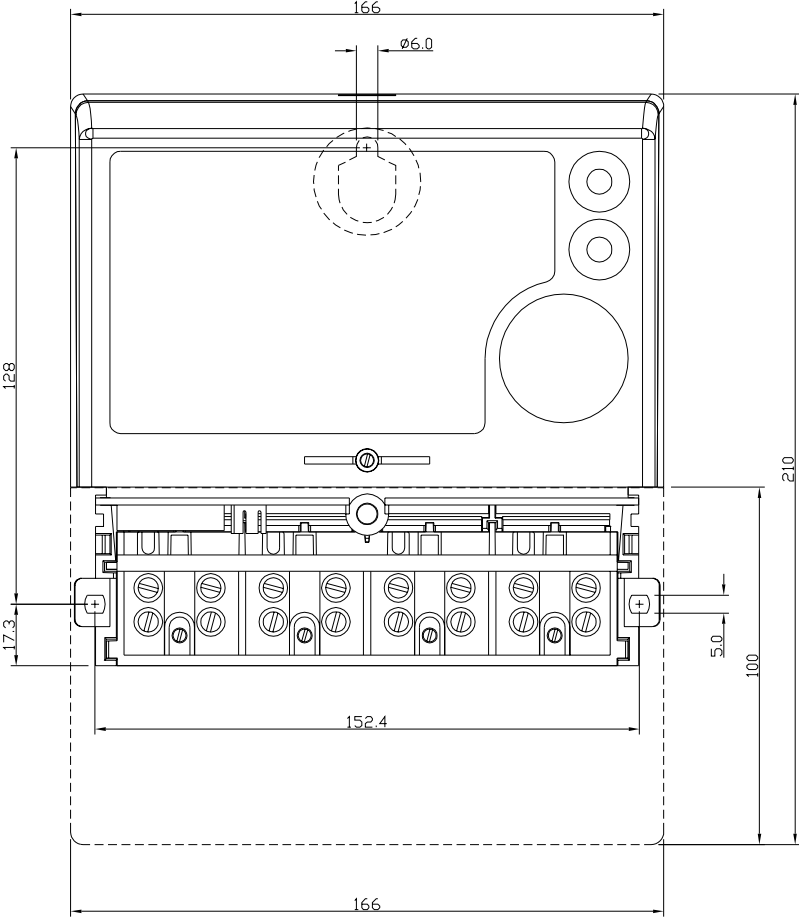

Mk10 Energy Meter

Base Dimensions

CT Terminal Connections (3Phase / 4 Wire)

CT Terminal Connections (3Phase / 3 Wire)