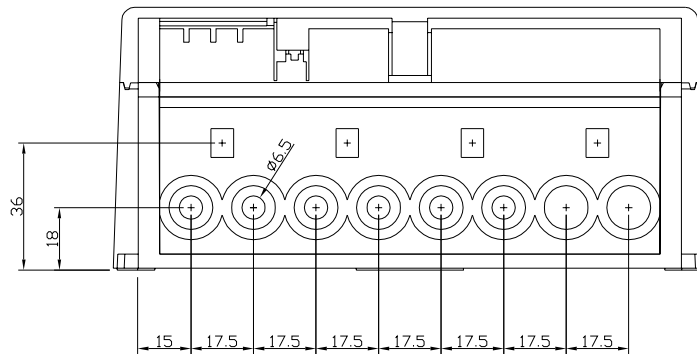

Mk10 Energy Meter

Base Dimensions

CT Terminal Connections (3Phase / 4 Wire)

CT Terminal Connections (3Phase / 3 Wire)