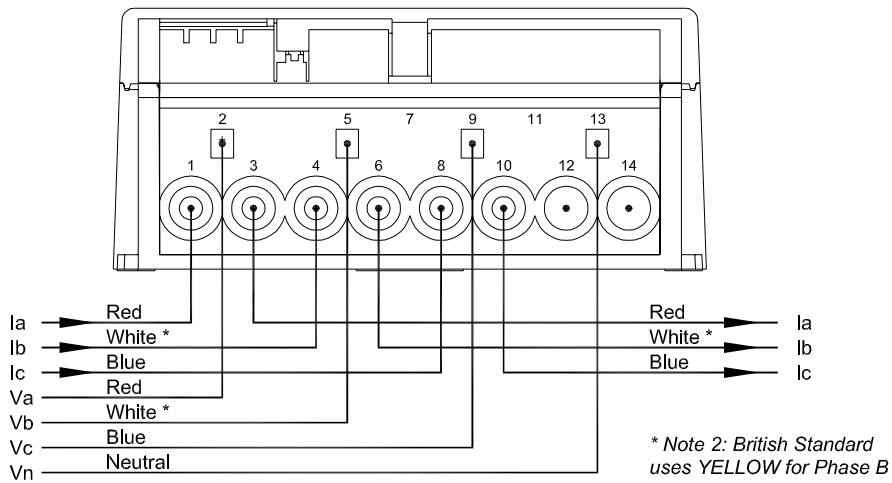

Mk10 Energy Meter

Base Dimensions

CT Terminal Connections (3Phase / 4 Wire)

CT Terminal Connections (3Phase / 3 Wire)